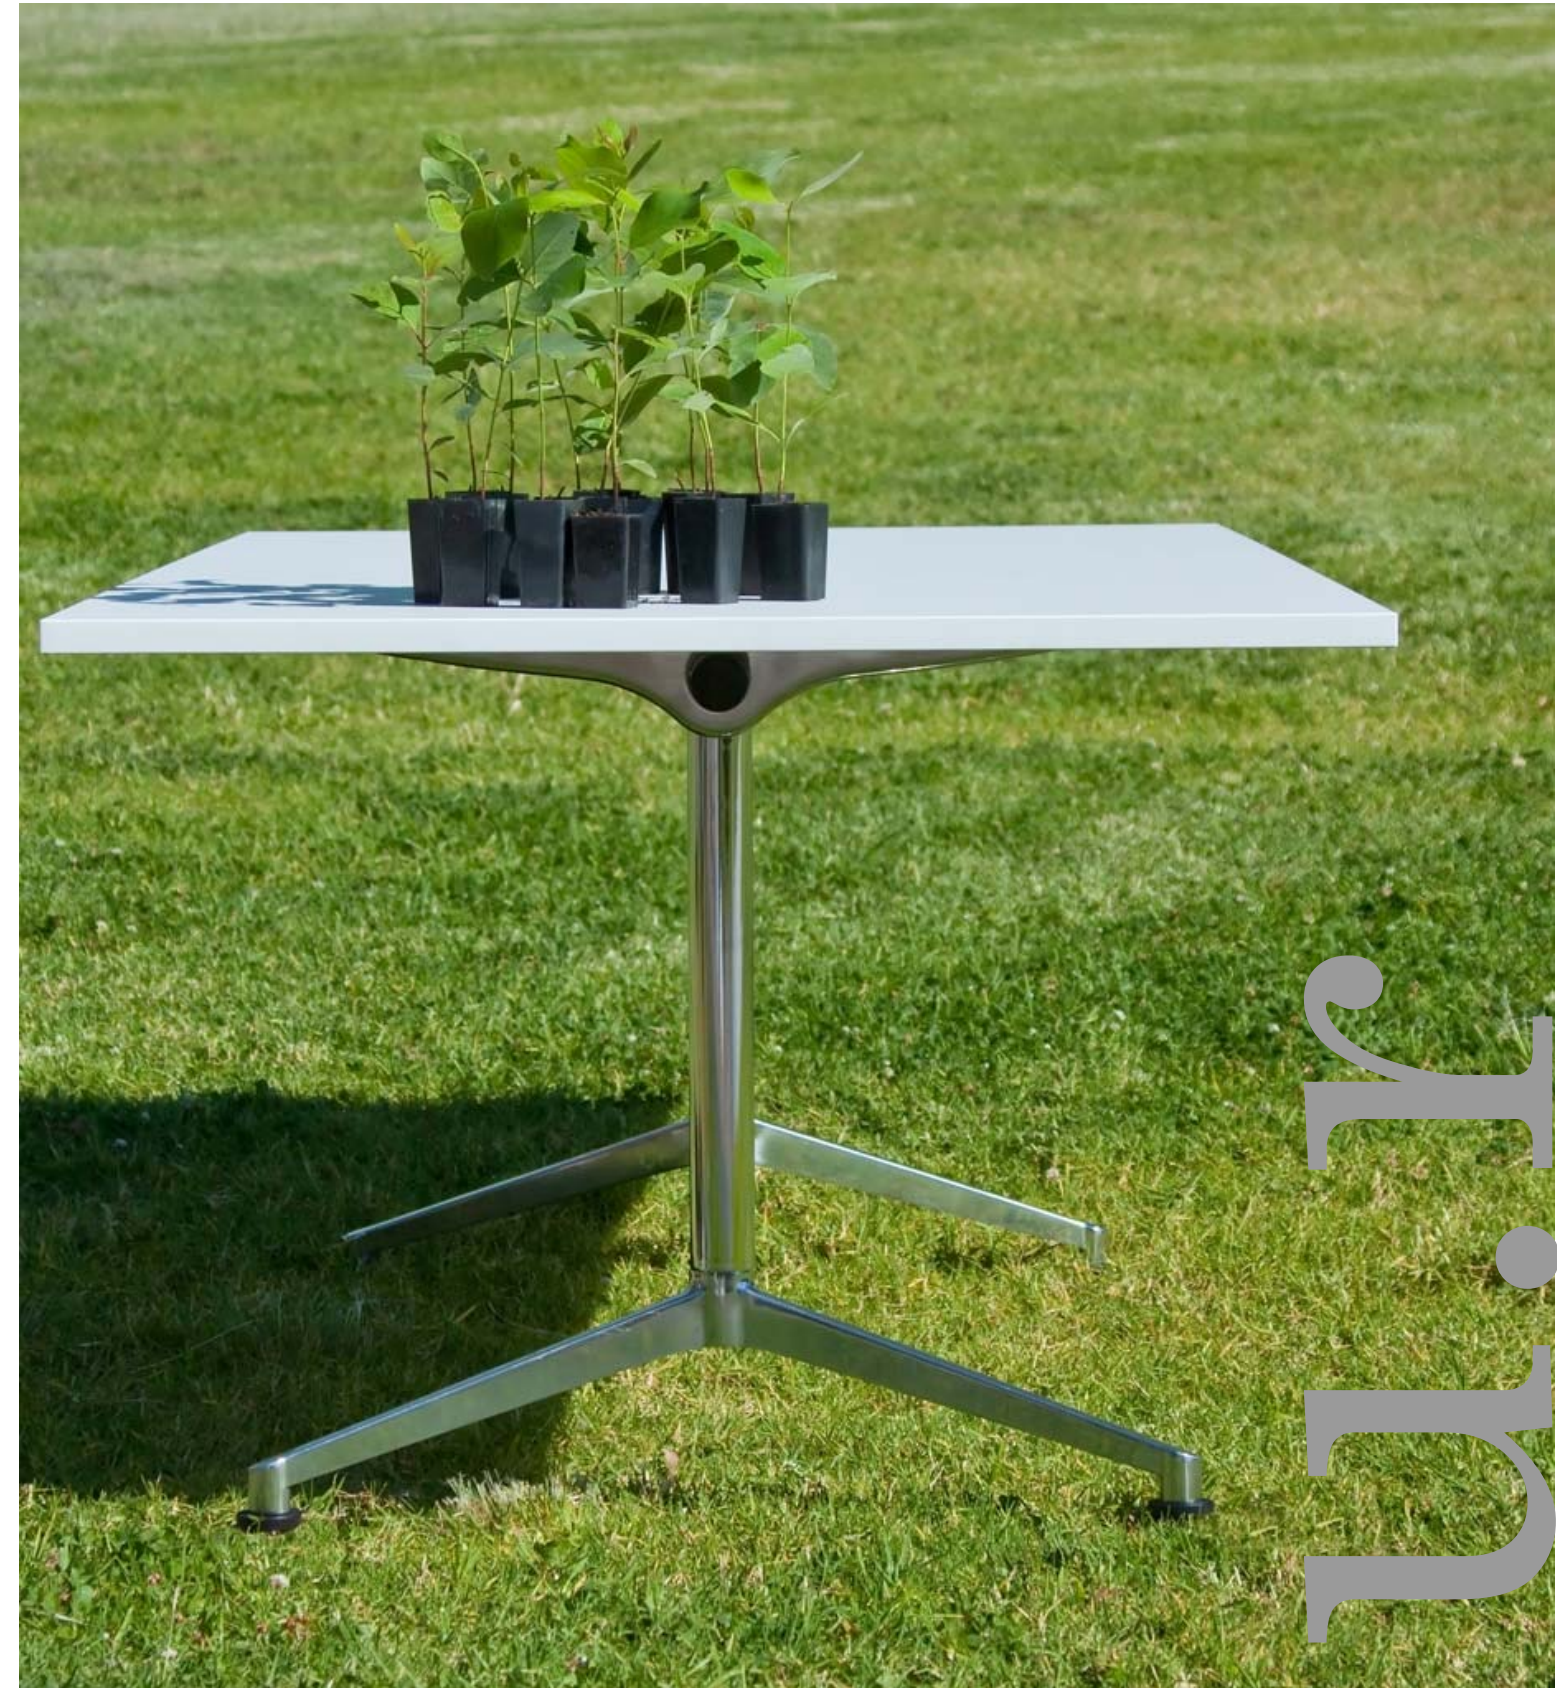

U.R is an environmentally considered table system that is flexible and versatile, and provides for a complete “family” of table product options. The family of products allows the specifier continuity of design throughout any commercial environment.

- . Boardrooms
- . Meeting Rooms
- . Training Rooms

u.r Table System
 carbon neutral

u.r

U.R can accommodate tables and desks with a variety of top depths and to an infinite length. Large boardroom tables can be produced using the u.r multi leg configuration. By adding frame spacers, additional legs and feet, the possibilities with u.r are endless.

Table Options, Fixed and Folding

u.r folding tables provide a tilt-top stacking table for workspaces that demand flexibility. Suitable for boardrooms, training rooms, temporary desking, and offices that require constant reconfiguration. The folding table is fitted with a lockable soft tread castor and are supplied with table linking mechanisms as a standard feature.

Pedestal Table Bases

Folding Table Options

U.R can accommodate tables and desks with a variety of top depths and to an infinite length. Large boardroom tables can be produced using the u.r multi leg configuration. By adding frame spacers, additional legs and feet, the possibilities with u.r are endless.